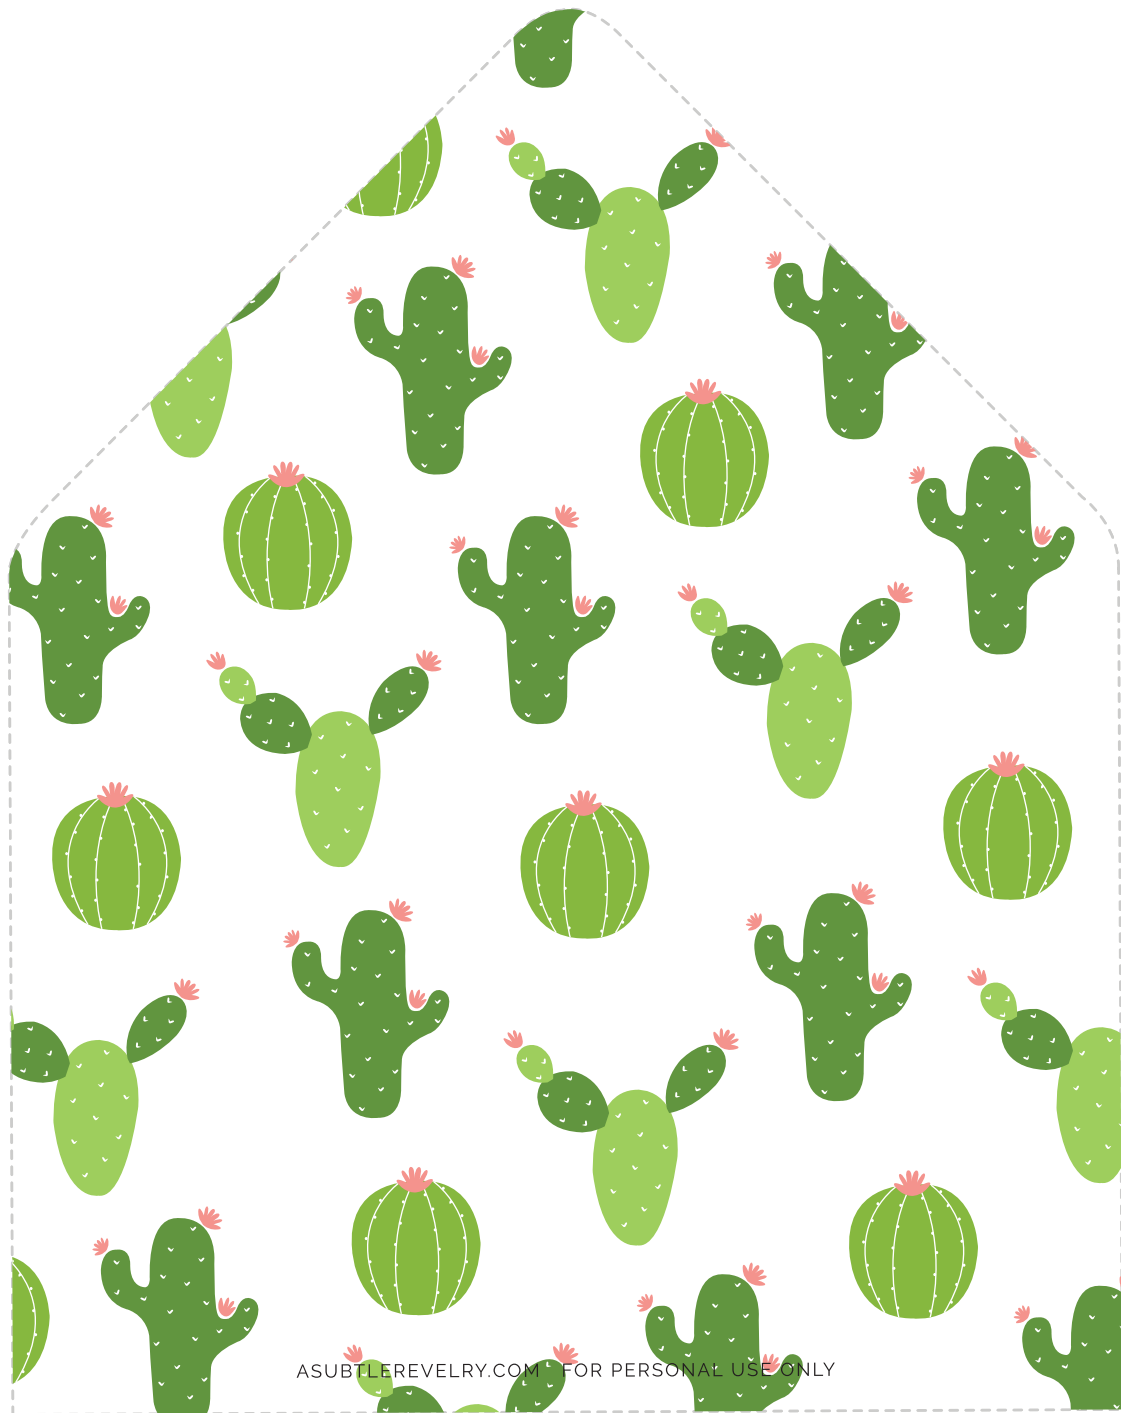

PRINT ON A4 LIGHTWEIGHT PAPER STOCK (80 - 140 gsm), CUT ACCORDING TO SHAPES,
AND STICK ONTO THE INSIDE OF THE ENVELOPES

PRINT ON A4 LIGHTWEIGHT PAPER STOCK (80 - 140 gsm), CUT ACCORDING TO SHAPES,
AND STICK ONTO THE INSIDE OF THE ENVELOPES